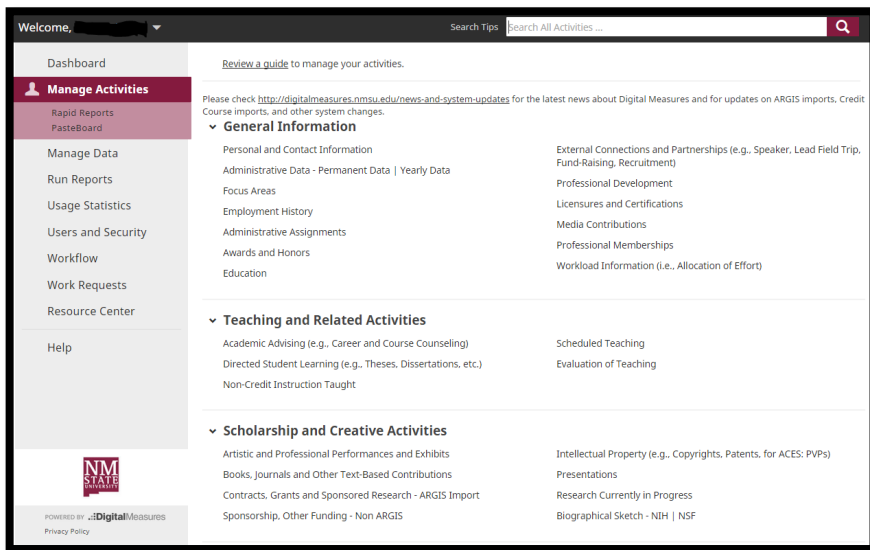

Guide and Key Changes for the New DM Interface

Image below shows more modern and improved look of the new DM Interface

Review guide to manage activities: <http://info.digitalmeasures.com/guide2>

Key Changes Made to the New DM Interface

- Content starts higher = Less scrolling down the screen
- Two columns = Better use of horizontal space
- Search bar at upper right corner
- **Collapsible headings icon "v"** beside heading such as "v General Information"
- **Back button icon "<"** found after opening each screen such as "< Education"
- Icon on left sidebar changes with type of activity selected
- Use of trash icon instead of word Delete
- Lightboxes used = Pop-up windows eliminated
- **Log off** in the upper left corner near Welcome and your name
- Click anywhere on a link to open a record - pencil icon no longer used
- Tool tips on some buttons & icons
- **Import Items** display updated on the **Books, Journals and Other Text-Based Contributions screen**
- Features Renamed
 - Copy button renamed Duplicate because it only duplicates
 - Manage Your Activities renamed **Manage Activities**
 - Run Custom Reports renamed **Run Reports**
 - Run Ad Hoc Reports renamed **Create a new report** (Only admins have this function) and located in the drop down list under **Run Reports**
 - Contact Your Help renamed **Help**